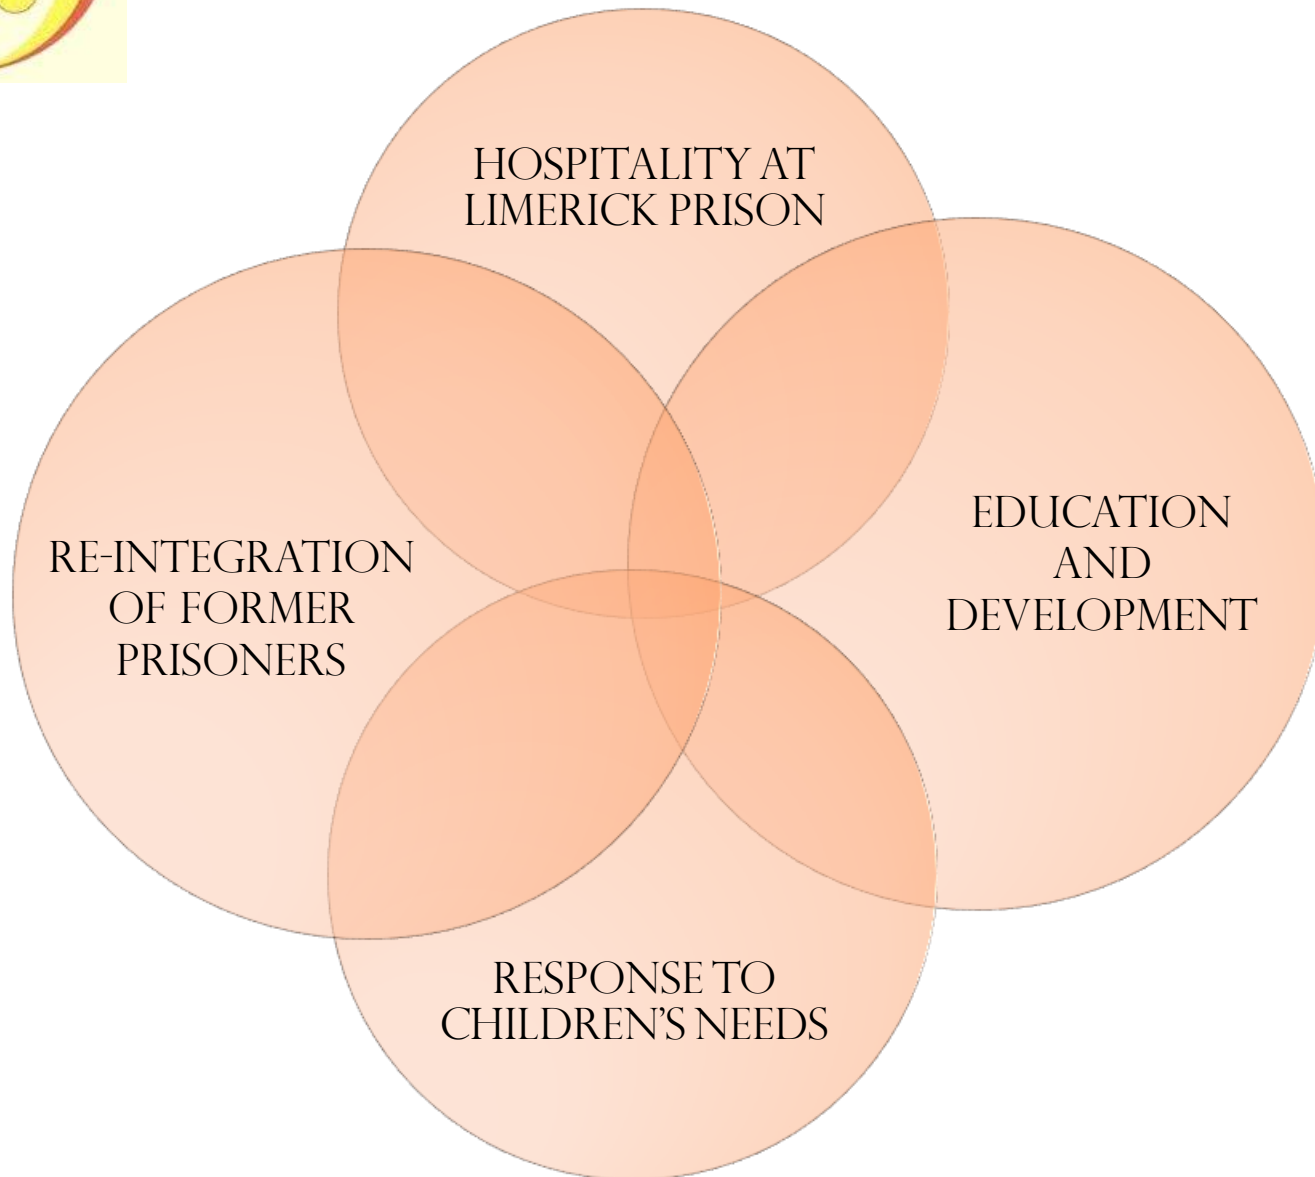

## OUTLINE

1. WHAT IS THE BEDFORD FAMILY PROJECT?
2. OUR WORK
3. MY TASKS
4. MY EXPERIENCE IN IRELAND

FRANCISCAN HALL  
LR BEDORF ROW  
LIMERICK

## WHAT IS THE BEDFORD FAMILY PROJECT?

-VOLUNTARY  
GROUP

-ESTABLISHED  
IN 1999

-WORKING  
WITH OTHER  
GROUPS,  
VOLUNTARY  
AND  
COMMUNITY  
BASED

# MY TASKS

ANSWER THE PHONE

JOIN DIFFERENT GROUPS

TAKE PART IN THE WORK AT  
THE HOSPITALITY CENTRE IN  
LIMERICK PRISON

BECOME FAMILIAR WITH  
THIS TYPE OF WORK